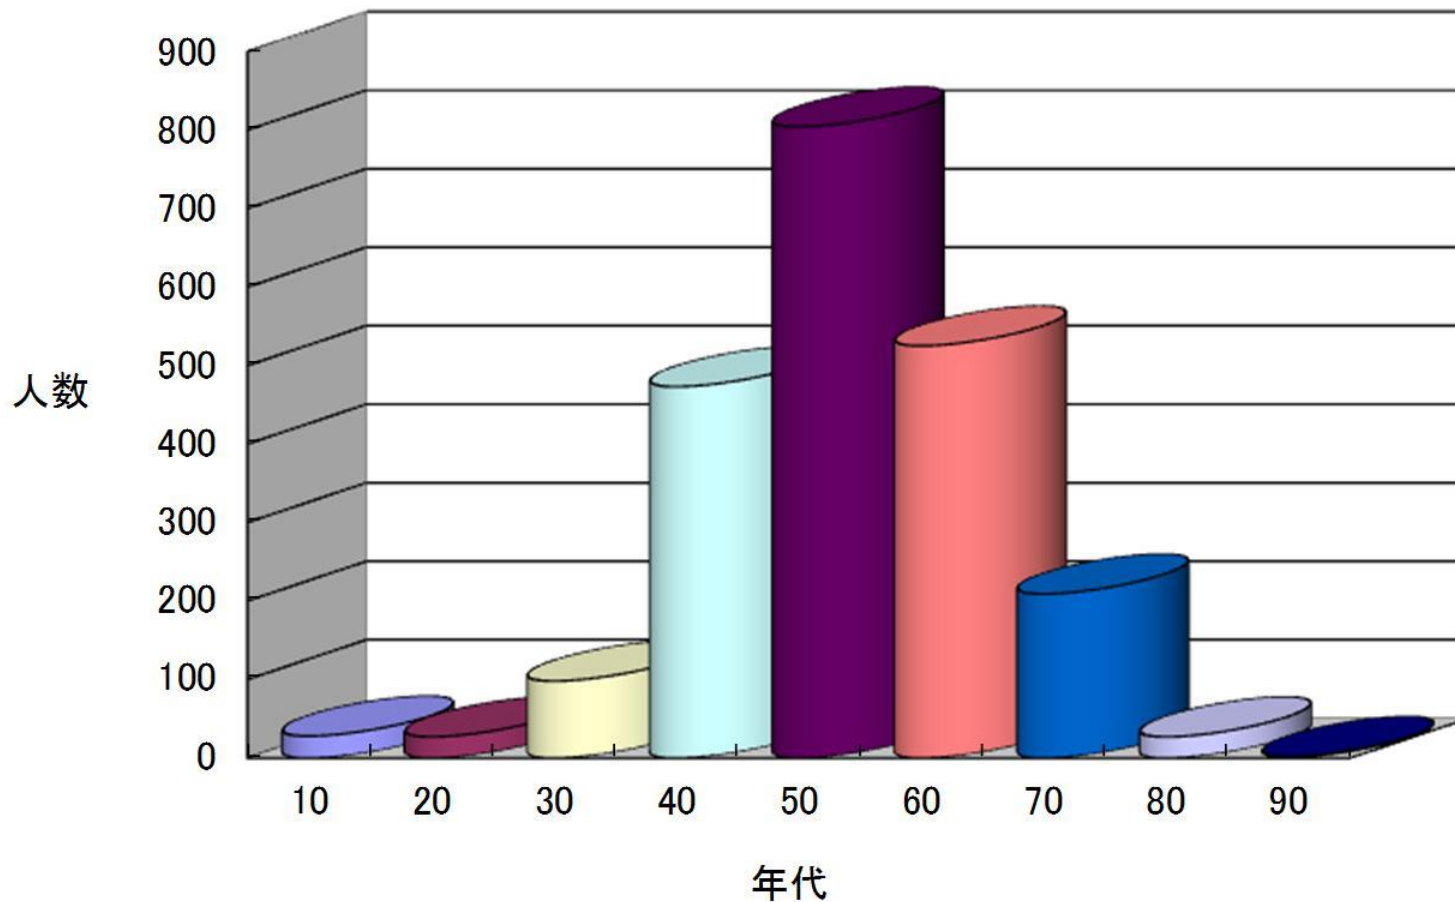

## 国内エリア別会員数

## DX Members

**36** entities, **250** members (as of 2013-08-12)

9M2, 9V1, AP, BV, CE, DL, DS/HL, E2/HS,  
EA, F, G/M, HA, HB9, HK, I, IS0, JT, K/N/W,  
KH0, KH2, KH6/7, LU, OE, OK, ON, PA, R,  
S5, SM, SP, SV0, T8, TA, V31, V63, VE, VK,  
VP9 VQ9, VR2, VU, XE, YB, YO, YU, YV

# 會員年齡構成 Age Distribution

平均年齡 **55.2**歲 (前年比+0.8) 最年少 **10** 歲 最高齡 **94** 歲